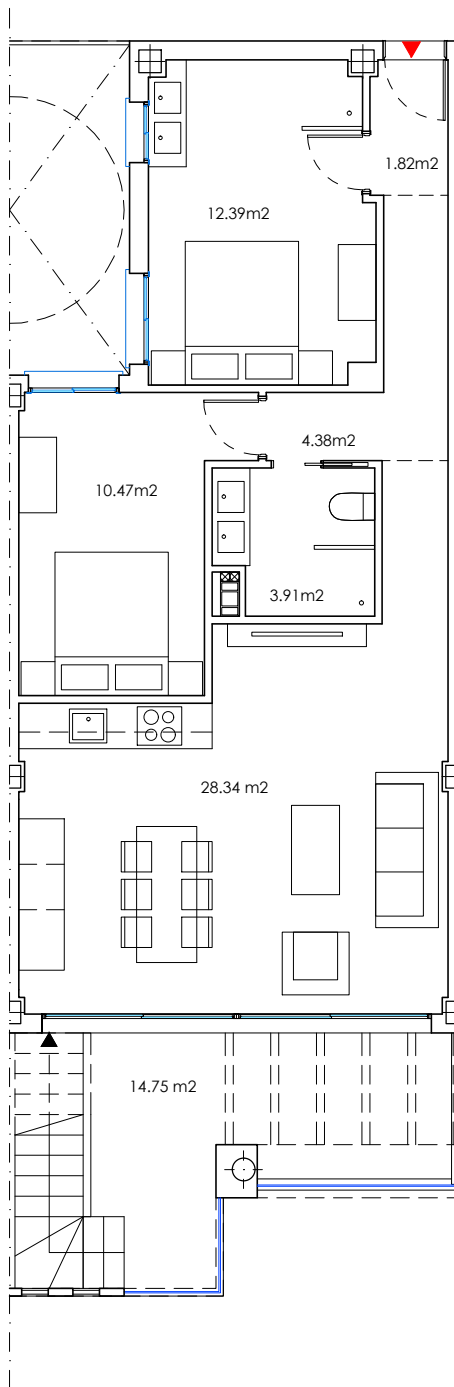

THIRD FLOOR APARTMENTS C,I TROCADERO-4403,4409

LOCATION ON THE FRONT FACADE

LOCATION ON THE BACK FACADE

LOCATION IN THIRD FLOOR

SATELLITE VIEW LOCATION

NOTE: THIS DOCUMENT HAS AN INFORMATIVE CHARACTER. THE DIFFERENT DIMENSIONS AND SURFACES MAY BE MODIFIED BY TECHNICAL REQUIREMENTS. ALL FURNITURE, COLORS AND GARDENING, INCLUDING THE KITCHEN ARE DECORATIVE ARE NOT INCLUDED. THE DIMENSIONS ARE THEORETICAL, AND HAVE TOLERANCES RELATED TO THE CONSTRUCTION PROCESS.