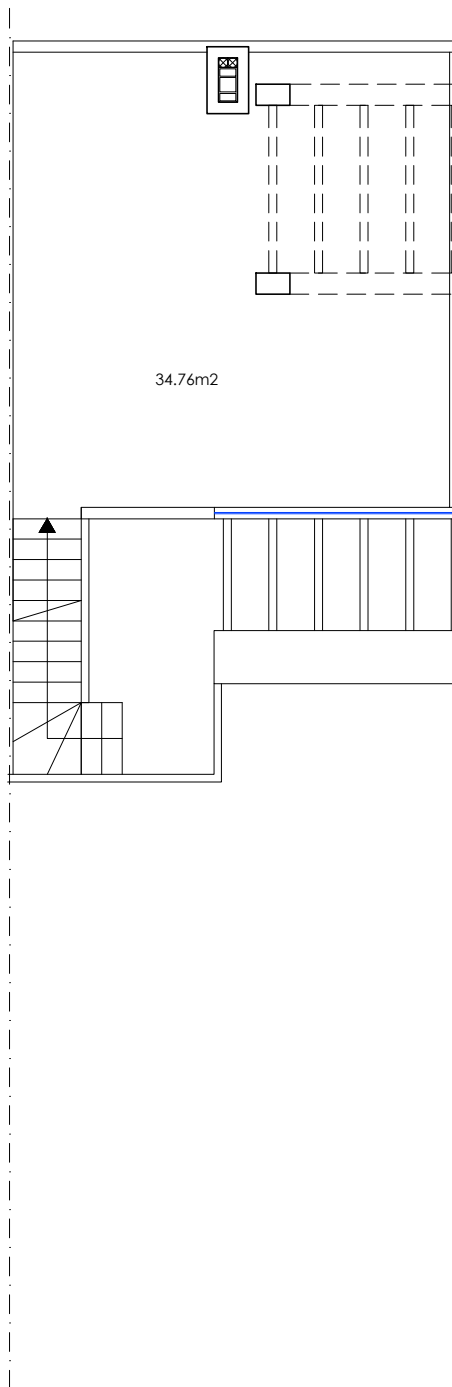

SOLARIUM FLOOR APARTMENTS C,E TROCADERO-4403,4405

LOCATION ON THE FRONT FACADE

LOCATION ON THE BACK FACADE

LOCATION IN SOLARIUM FLOOR

SATELLITE VIEW LOCATION

NOTE: THIS DOCUMENT HAS AN INFORMATIVE CHARACTER. THE DIFFERENT DIMENSIONS AND SURFACES MAY BE MODIFIED BY TECHNICAL REQUIREMENTS. ALL FURNITURE, COLORS AND GARDENING, INCLUDING THE KITCHEN ARE DECORATIVE ARE NOT INCLUDED. THE DIMENSIONS ARE THEORETICAL, AND HAVE TOLERANCES RELATED TO THE CONSTRUCTION PROCESS.