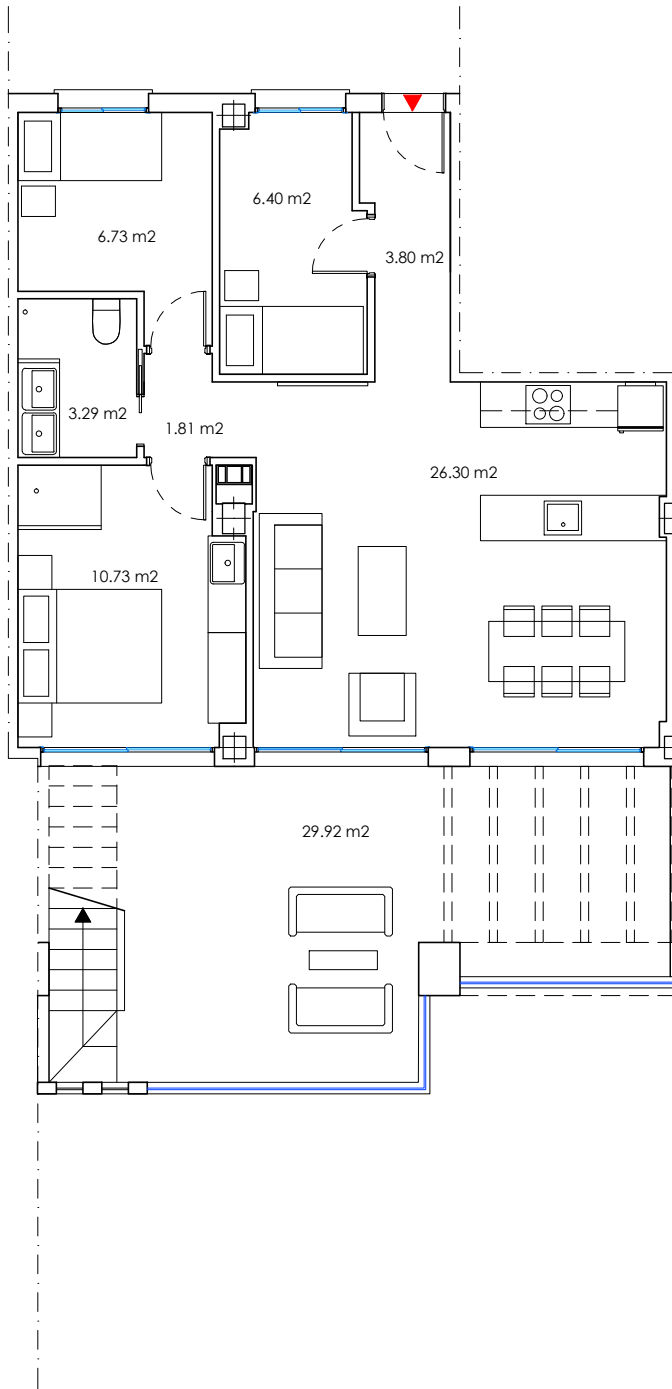

THIRD FLOOR APARTMENT G LA CABANE-1407

LOCATION ON THE FRONT FACADE

LOCATION ON THE BACK FACADE

LOCATION IN THIRD FLOOR

SATELLITE VIEW LOCATION

NOTE: THIS DOCUMENT HAS AN INFORMATIVE CHARACTER. THE DIFFERENT DIMENSIONS AND SURFACES MAY BE MODIFIED BY TECHNICAL REQUIREMENTS. ALL FURNITURE, COLORS AND GARDENING, INCLUDING THE KITCHEN ARE DECORATIVE ARE NOT INCLUDED. THE DIMENSIONS ARE THEORETICAL, AND HAVE TOLERANCES RELATED TO THE CONSTRUCTION PROCESS.