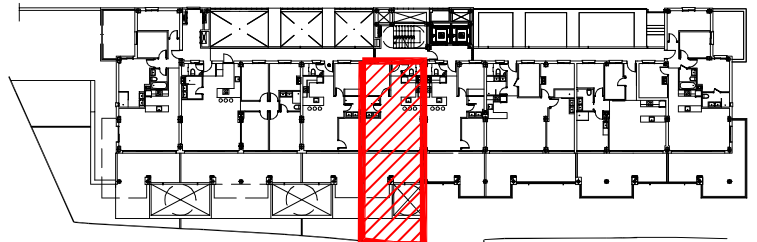

FIRST FLOOR APARTMENT D LA CABANE-1204

LOCALIZATION ON THE FRONT FACADE

LOCALIZATION ON THE BACK FACADE

LOCATION IN FIRST FLOOR

SATELLITE VIEW LOCATION

NOTE: THIS DOCUMENT HAS AN INFORMATIVE CHARACTER. THE DIFFERENT DIMENSIONS AND SURFACES MAY BE MODIFIED BY TECHNICAL REQUIREMENTS. ALL FURNITURE, COLORS AND GARDENING, INCLUDING THE KITCHEN ARE DECORATIVE ARE NOT INCLUDED. THE DIMENSIONS ARE THEORETICAL, AND HAVE TOLERANCES RELATED TO THE CONSTRUCTION PROCESS.