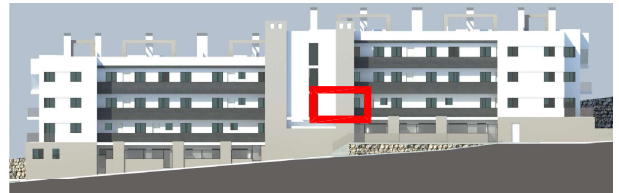

FIRST FLOOR APARTMENT D LA CABANE-1204

LOCALIZATION ON THE FRONT FACADE

LOCALIZATION ON THE BACK FACADE

LOCATION IN FIRST FLOOR

SATELLITE VIEW LOCATION

NOTE: THIS DOCUMENT HAS AN INFORMATIVE CHARACTER. THE DIFFERENT DIMENSIONS AND SURFACES MAY BE MODIFIED BY TECHNICAL REQUIREMENTS. ALL FURNITURE, COLORS AND GARDENING, INCLUDING THE KITCHEN ARE DECORATIVE ARE NOT INCLUDED. THE DIMENSIONS ARE THEORETICAL, AND HAVE TOLERANCES RELATED TO THE CONSTRUCTION PROCESS.