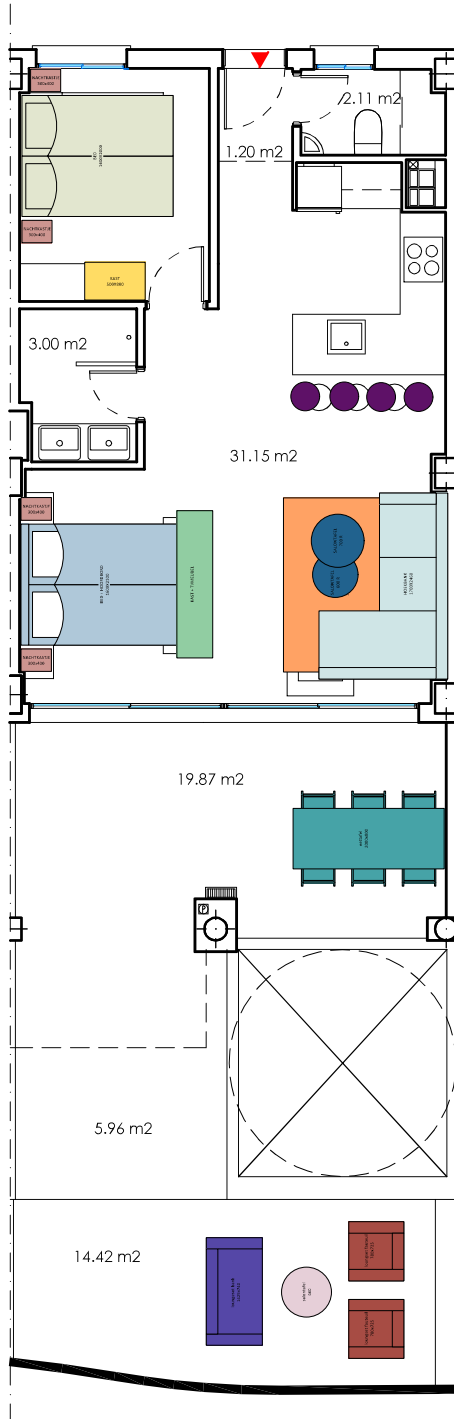

FIRST FLOOR APARTMENT D LA CABANE-1204

LOCALIZATION ON THE FRONT FACADE

LOCALIZATION ON THE BACK FACADE

LOCATION IN FIRST FLOOR

SATELLITE VIEW LOCATION

NOTE: THIS DOCUMENT HAS AN INFORMATIVE CHARACTER. THE DIFFERENT DIMENSIONS AND SURFACES MAY BE MODIFIED BY TECHNICAL REQUIREMENTS. ALL FURNITURE, COLORS AND GARDENING, INCLUDING THE KITCHEN ARE DECORATIVE ARE NOT INCLUDED. THE DIMENSIONS ARE THEORETICAL, AND HAVE TOLERANCES RELATED TO THE CONSTRUCTION PROCESS.