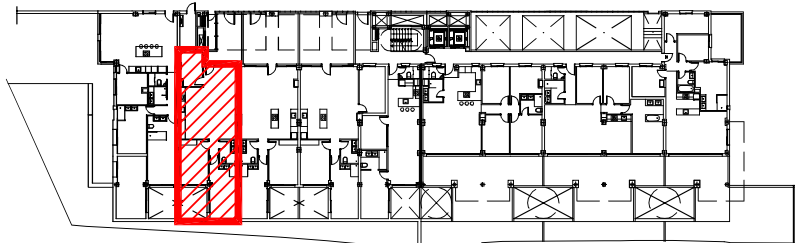

GROUND FLOOR APARTMENT B LA CABANE-1102

LOCALIZATION ON THE FRONT FACADE

LOCALIZATION ON THE BACK FACADE

LOCATION IN GROUND FLOOR

SATELLITE VIEW LOCATION

NOTE: THIS DOCUMENT HAS AN INFORMATIVE CHARACTER. THE DIFFERENT DIMENSIONS AND SURFACES MAY BE MODIFIED BY TECHNICAL REQUIREMENTS. ALL FURNITURE, COLORS AND GARDENING, INCLUDING THE KITCHEN ARE DECORATIVE ARE NOT INCLUDED. THE DIMENSIONS ARE THEORETICAL, AND HAVE TOLERANCES RELATED TO THE CONSTRUCTION PROCESS.