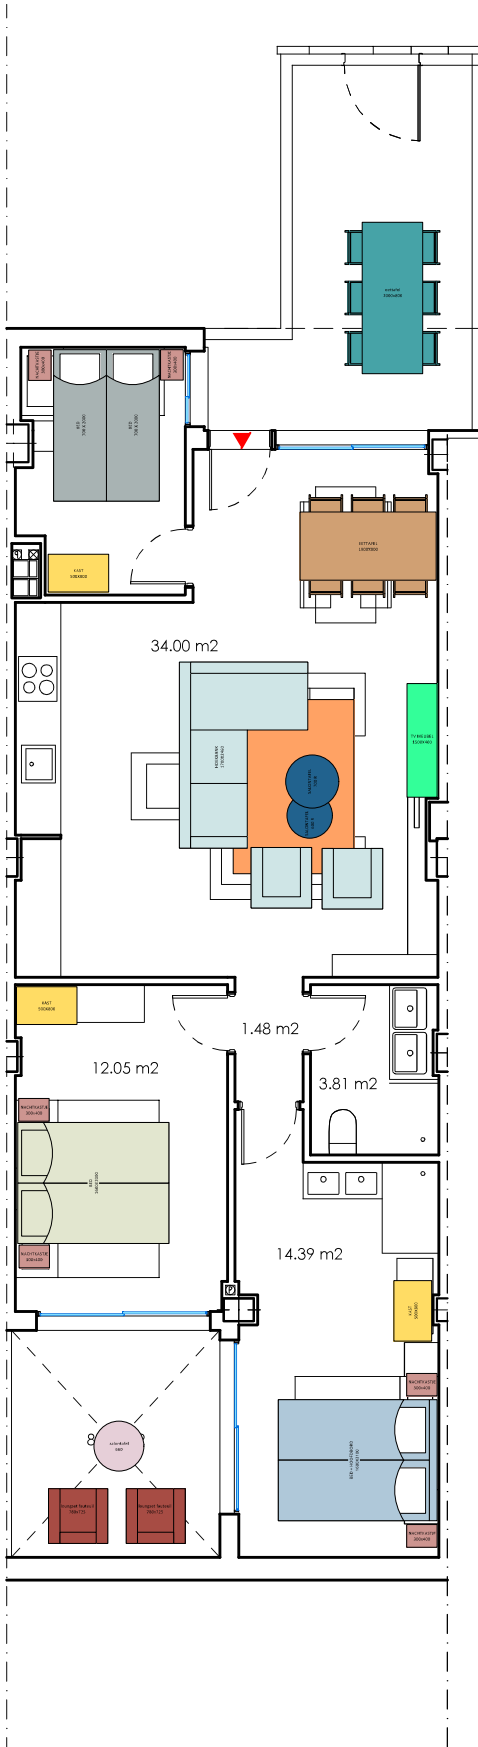

GROUND FLOOR APARTMENT B LA CABANE-1102

LOCALIZATION ON THE FRONT FACADE

LOCALIZATION ON THE BACK FACADE

LOCATION IN GROUND FLOOR

SATELLITE VIEW LOCATION

NOTE: THIS DOCUMENT HAS AN INFORMATIVE CHARACTER. THE DIFFERENT DIMENSIONS AND SURFACES MAY BE MODIFIED BY TECHNICAL REQUIREMENTS. ALL FURNITURE, COLORS AND GARDENING, INCLUDING THE KITCHEN ARE DECORATIVE ARE NOT INCLUDED. THE DIMENSIONS ARE THEORETICAL, AND HAVE TOLERANCES RELATED TO THE CONSTRUCTION PROCESS.